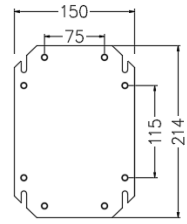

### Dimensions for CRX252015

FRONT ELEVATION

WITH FRONT DOOR FITTED

FRONT ELEVATION

FRONT DOOR & GEAR TRAY REMOVED

FRONT ELEVATION

FRONT DOOR REMOVED

GEAR TRAY

BOTTOM SIDE

SIDE VIEW

SIDE VIEW

FRONT DOOR REMOVED

DOOR LOCK

DOOR LOCK DIMENSIONS

Catalogue number: **CRX**□□□□□□□□

**CRXX**□□□□□□□□

LEFT SIDE

LEFT SIDE  
FRONT DOOR REMOVED

DOOR LOCK  
DOOR LOCK DIMENSIONS

Part No.	A	B	C	D	E	F
CRX302515	300	278	264	250	206	200
CRXX/CRX303015	300	278	264	300	256	250
CRX403015	400	378	364	300	256	250
CRXX/CRX403020	400	378	364	300	256	250
CRXX/CRX404020	400	378	364	400	356	350
CRXX/CRX604030	600	578	564	400	356	350
CRXX/CRX606025	600	578	564	600	556	550
CRX705025	700	678	664	500	456	450
CRXX/CRX806030	800	778	764	600	556	550

**CRXX**□□□□□□□□

CVS Eureka IP65 Stainless Steel Enclosures

Dimensions for CRXX/CRX808030- CRXX/CRX1208030

Part No.	A	B	C
CRXX/CRX808030	800	778	764
CRXX/CRX1008030	1000	978	964
CRXX/CRX1208030	1200	1178	1164