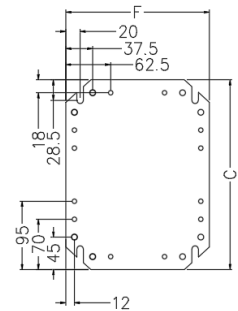

BOTTOM SIDE

SIDE VIEW

SIDE VIEW

FRONT DOOR REMOVED

DOOR LOCK

DOOR LOCK DIMENSIONS

Catalogue number: **CRX**□□□□□□□□

**CRXX**□□□□□□□□

CVS Eureka IP65 Stainless Steel Enclosures

**Dimensions for CRXX/CRX302515- CRXX/CRX806030**

FRONT ELEVATION

FRONT ELEVATION  
FRONT DOOR & GEAR TRAY REMOVED

FRONT ELEVATION  
FRONT DOOR REMOVED

GEAR TRAY

BOTTOM SIDE  
USABLE GLAND PLATE AREA

LEFT SIDE

LEFT SIDE  
FRONT DOOR REMOVED

DOOR LOCK  
DOOR LOCK DIMENSIONS

Part No.	A	B	C	D	E	F
CRX302515	300	278	264	250	206	200
CRXX/CRX303015	300	278	264	300	256	250
CRX403015	400	378	364	300	256	250
CRXX/CRX403020	400	378	364	300	256	250
CRXX/CRX404020	400	378	364	400	356	350
CRXX/CRX604030	600	578	564	400	356	350
CRXX/CRX606025	600	578	564	600	556	550
CRX705025	700	678	664	500	456	450
CRXX/CRX806030	800	778	764	600	556	550

**CRXX**□□□□□□□□

CVS Eureka IP65 Stainless Steel Enclosures

Dimensions for CRXX/CRX808030- CRXX/CRX1208030

Part No.	A	B	C
CRXX/CRX808030	800	778	764
CRXX/CRX1008030	1000	978	964
CRXX/CRX1208030	1200	1178	1164