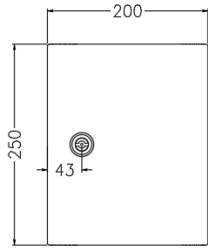

Dimensions for CRX252015

FRONT ELEVATION

WITH FRONT DOOR FITTED