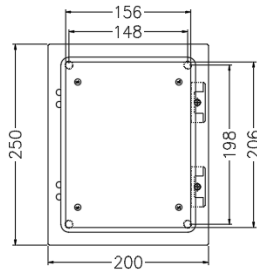

Enclosure Material		Height		Width		Depth	
CRX	304 Stainless Steel	25	250 mm	20	200 mm	10	100 mm
CRXX	316 Stainless Steel	30	300 mm	25	250 mm	15	150 mm
		40	400 mm	30	300 mm	20	200 mm
		50	500 mm	40	400 mm	25	250 mm
		60	600 mm	50	500 mm	30	300 mm
		70	700 mm	60	600 mm	25	250 mm
		80	800 mm	80	800 mm	30	300 mm
		100	1000 mm				
		120	1200 mm				

### Dimensions for CRX252015

FRONT ELEVATION

WITH FRONT DOOR FITTED

FRONT ELEVATION

FRONT DOOR & GEAR TRAY REMOVED

FRONT ELEVATION

FRONT DOOR REMOVED

GEAR TRAY

BOTTOM SIDE

SIDE VIEW

SIDE VIEW

FRONT DOOR REMOVED

DOOR LOCK

DOOR LOCK DIMENSIONS

Catalogue number: **CRX**□□□□□□□□

**CRXX**□□□□□□□□

LEFT SIDE

LEFT SIDE  
FRONT DOOR REMOVED

DOOR LOCK  
DOOR LOCK DIMENSIONS

Part No.	A	B	C	D	E	F
CRX302515	300	278	264	250	206	200
CRXX/CRX303015	300	278	264	300	256	250
CRX403015	400	378	364	300	256	250
CRXX/CRX403020	400	378	364	300	256	250
CRXX/CRX404020	400	378	364	400	356	350
CRXX/CRX604030	600	578	564	400	356	350
CRXX/CRX606025	600	578	564	600	556	550
CRX705025	700	678	664	500	456	450
CRXX/CRX806030	800	778	764	600	556	550