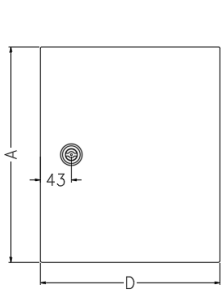

Dimensions for CRXX/CRX302515- CRXX/CRX806030

FRONT ELEVATION