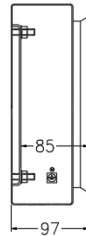

### Dimensions for CRX252015

FRONT ELEVATION

WITH FRONT DOOR FITTED

FRONT ELEVATION

FRONT DOOR & GEAR TRAY REMOVED

FRONT ELEVATION

FRONT DOOR REMOVED

GEAR TRAY

BOTTOM SIDE

SIDE VIEW

SIDE VIEW

FRONT DOOR REMOVED

DOOR LOCK

DOOR LOCK DIMENSIONS

Catalogue number: **CRX**□□□□□□□□

**CRXX**□□□□□□□□

CVS Eureka IP65 Stainless Steel Enclosures

**Dimensions for CRXX/CRX302515- CRXX/CRX806030**

FRONT ELEVATION

FRONT ELEVATION  
FRONT DOOR & GEAR TRAY REMOVED

FRONT ELEVATION  
FRONT DOOR REMOVED

GEAR TRAY

BOTTOM SIDE  
USABLE GLAND PLATE AREA

LEFT SIDE

LEFT SIDE  
FRONT DOOR REMOVED

DOOR LOCK  
DOOR LOCK DIMENSIONS

Part No.	A	B	C	D	E	F
CRX302515	300	278	264	250	206	200
CRXX/CRX303015	300	278	264	300	256	250
CRX403015	400	378	364	300	256	250
CRXX/CRX403020	400	378	364	300	256	250
CRXX/CRX404020	400	378	364	400	356	350
CRXX/CRX604030	600	578	564	400	356	350
CRXX/CRX606025	600	578	564	600	556	550
CRX705025	700	678	664	500	456	450
CRXX/CRX806030	800	778	764	600	556	550