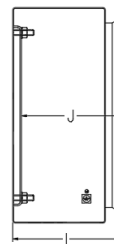

BOTTOM SIDE

SIDE VIEW

SIDE VIEW

FRONT DOOR REMOVED

DOOR LOCK

DOOR LOCK DIMENSIONS

Catalogue number: **CRX**□□□□□□□□

**CRXX**□□□□□□□□

CVS Eureka IP65 Stainless Steel Enclosures

**Dimensions for CRXX/CRX302515- CRXX/CRX806030**

FRONT ELEVATION

FRONT ELEVATION  
FRONT DOOR & GEAR TRAY REMOVED

FRONT ELEVATION  
FRONT DOOR REMOVED

GEAR TRAY

BOTTOM SIDE  
USABLE GLAND PLATE AREA

LEFT SIDE

LEFT SIDE  
FRONT DOOR REMOVED

DOOR LOCK  
DOOR LOCK DIMENSIONS

Part No.	A	B	C	D	E	F
CRX302515	300	278	264	250	206	200
CRXX/CRX303015	300	278	264	300	256	250
CRX403015	400	378	364	300	256	250
CRXX/CRX403020	400	378	364	300	256	250
CRXX/CRX404020	400	378	364	400	356	350
CRXX/CRX604030	600	578	564	400	356	350
CRXX/CRX606025	600	578	564	600	556	550
CRX705025	700	678	664	500	456	450
CRXX/CRX806030	800	778	764	600	556	550