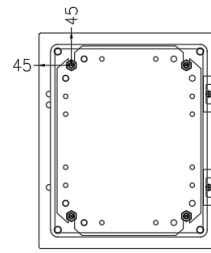

BOTTOM SIDE

SIDE VIEW

SIDE VIEW

FRONT DOOR REMOVED

DOOR LOCK

DOOR LOCK DIMENSIONS

Catalogue number: **CRX**□□□□□□□□

**CRXX**□□□□□□□□

CVS Eureka IP65 Stainless Steel Enclosures

**Dimensions for CRXX/CRX302515- CRXX/CRX806030**

FRONT ELEVATION

FRONT ELEVATION  
FRONT DOOR & GEAR TRAY REMOVED

FRONT ELEVATION  
FRONT DOOR REMOVED

GEAR TRAY

BOTTOM SIDE  
USABLE GLAND PLATE AREA

LEFT SIDE

LEFT SIDE  
FRONT DOOR REMOVED

DOOR LOCK  
DOOR LOCK DIMENSIONS

Part No.	A	B	C	D	E	F
CRX302515	300	278	264	250	206	200
CRXX/CRX303015	300	278	264	300	256	250
CRX403015	400	378	364	300	256	250
CRXX/CRX403020	400	378	364	300	256	250
CRXX/CRX404020	400	378	364	400	356	350
CRXX/CRX604030	600	578	564	400	356	350
CRXX/CRX606025	600	578	564	600	556	550
CRX705025	700	678	664	500	456	450
CRXX/CRX806030	800	778	764	600	556	550