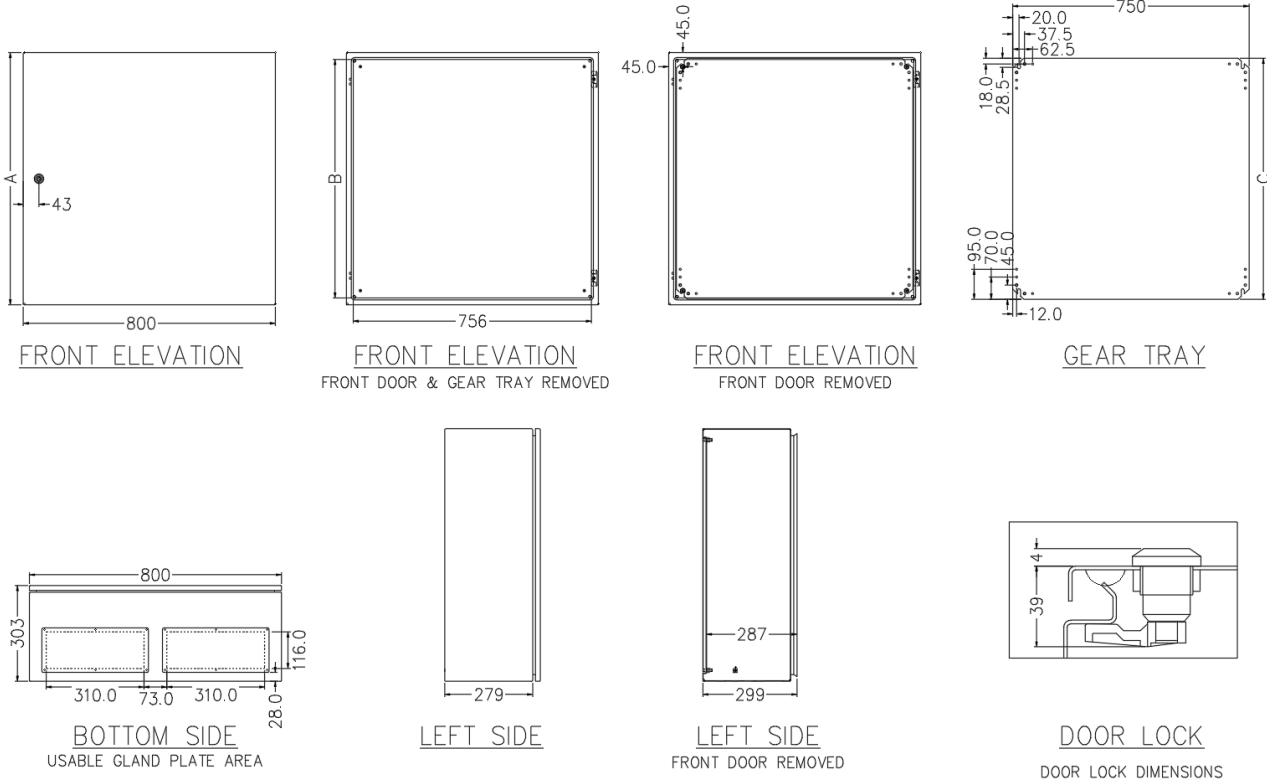

**CRXX**□□□□□□□□

CVS Eureka IP65 Stainless Steel Enclosures

Dimensions for CRXX/CRX808030- CRXX/CRX1208030

Part No.	A	B	C
CRXX/CRX808030	800	778	764
CRXX/CRX1008030	1000	978	964
CRXX/CRX1208030	1200	1178	1164