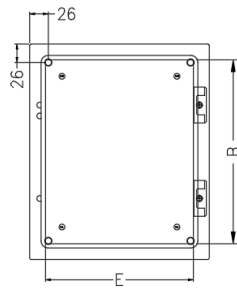

### Dimensions for CRX252015

FRONT ELEVATION

WITH FRONT DOOR FITTED

FRONT ELEVATION

FRONT DOOR & GEAR TRAY REMOVED

FRONT ELEVATION

FRONT DOOR REMOVED

GEAR TRAY

BOTTOM SIDE

SIDE VIEW

SIDE VIEW

FRONT DOOR REMOVED

DOOR LOCK

DOOR LOCK DIMENSIONS

Catalogue number: **CRX**□□□□□□□□

**CRXX**□□□□□□□□

CVS Eureka IP65 Stainless Steel Enclosures

**Dimensions for CRXX/CRX302515- CRXX/CRX806030**

FRONT ELEVATION

FRONT ELEVATION  
FRONT DOOR & GEAR TRAY REMOVED

FRONT ELEVATION  
FRONT DOOR REMOVED

GEAR TRAY

BOTTOM SIDE  
USABLE GLAND PLATE AREA

LEFT SIDE

LEFT SIDE  
FRONT DOOR REMOVED

DOOR LOCK  
DOOR LOCK DIMENSIONS

Part No.	A	B	C	D	E	F
CRX302515	300	278	264	250	206	200
CRXX/CRX303015	300	278	264	300	256	250
CRX403015	400	378	364	300	256	250
CRXX/CRX403020	400	378	364	300	256	250
CRXX/CRX404020	400	378	364	400	356	350
CRXX/CRX604030	600	578	564	400	356	350
CRXX/CRX606025	600	578	564	600	556	550
CRX705025	700	678	664	500	456	450
CRXX/CRX806030	800	778	764	600	556	550