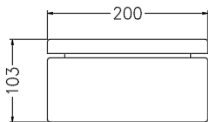

Enclosure Material		Height		Width		Depth	
CRX	304 Stainless Steel	25	250 mm	20	200 mm	10	100 mm
CRXX	316 Stainless Steel	30	300 mm	25	250 mm	15	150 mm
		40	400 mm	30	300 mm	20	200 mm
		50	500 mm	40	400 mm	25	250 mm
		60	600 mm	50	500 mm	30	300 mm
		70	700 mm	60	600 mm	25	250 mm
		80	800 mm	80	800 mm	30	300 mm
		100	1000 mm				
		120	1200 mm				

### Dimensions for CRX252015

FRONT ELEVATION

WITH FRONT DOOR FITTED

FRONT ELEVATION

FRONT DOOR & GEAR TRAY REMOVED

FRONT ELEVATION

FRONT DOOR REMOVED

GEAR TRAY

BOTTOM SIDE

SIDE VIEW

SIDE VIEW

FRONT DOOR REMOVED

DOOR LOCK

DOOR LOCK DIMENSIONS

Catalogue number: **CRX**□□□□□□□□

**CRXX**□□□□□□□□