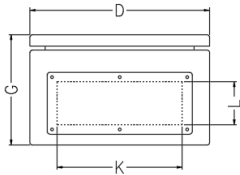

BOTTOM SIDE

SIDE VIEW

SIDE VIEW

FRONT DOOR REMOVED

DOOR LOCK

DOOR LOCK DIMENSIONS

Catalogue number: **CRX**□□□□□□□□

**CRXX**□□□□□□□□

CVS Eureka IP65 Stainless Steel Enclosures

**Dimensions for CRXX/CRX302515- CRXX/CRX806030**

FRONT ELEVATION

FRONT ELEVATION  
FRONT DOOR & GEAR TRAY REMOVED

FRONT ELEVATION  
FRONT DOOR REMOVED

GEAR TRAY

BOTTOM SIDE  
USABLE GLAND PLATE AREA

LEFT SIDE

LEFT SIDE  
FRONT DOOR REMOVED

DOOR LOCK  
DOOR LOCK DIMENSIONS

Part No.	A	B	C	D	E	F
CRX302515	300	278	264	250	206	200
CRXX/CRX303015	300	278	264	300	256	250
CRX403015	400	378	364	300	256	250
CRXX/CRX403020	400	378	364	300	256	250
CRXX/CRX404020	400	378	364	400	356	350
CRXX/CRX604030	600	578	564	400	356	350
CRXX/CRX606025	600	578	564	600	556	550
CRX705025	700	678	664	500	456	450
CRXX/CRX806030	800	778	764	600	556	550