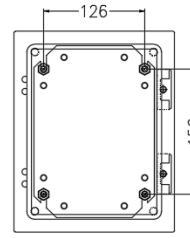

### Dimensions for CRX252015

FRONT ELEVATION

WITH FRONT DOOR FITTED

FRONT ELEVATION

FRONT DOOR & GEAR TRAY REMOVED

FRONT ELEVATION

FRONT DOOR REMOVED

GEAR TRAY

BOTTOM SIDE

SIDE VIEW

SIDE VIEW

FRONT DOOR REMOVED

DOOR LOCK

DOOR LOCK DIMENSIONS

Catalogue number: **CRX**□□□□□□□□

**CRXX**□□□□□□□□

LEFT SIDE

LEFT SIDE  
FRONT DOOR REMOVED

DOOR LOCK  
DOOR LOCK DIMENSIONS

Part No.	A	B	C	D	E	F
CRX302515	300	278	264	250	206	200
CRXX/CRX303015	300	278	264	300	256	250
CRX403015	400	378	364	300	256	250
CRXX/CRX403020	400	378	364	300	256	250
CRXX/CRX404020	400	378	364	400	356	350
CRXX/CRX604030	600	578	564	400	356	350
CRXX/CRX606025	600	578	564	600	556	550
CRX705025	700	678	664	500	456	450
CRXX/CRX806030	800	778	764	600	556	550