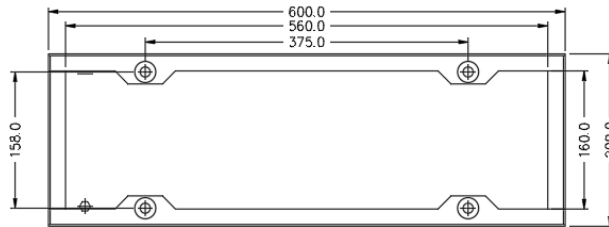

DB-PLINTH

BOTTOM VIEW