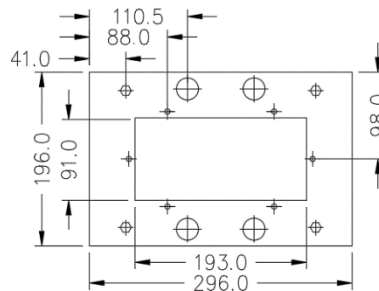

BOTTOM VIEW

GLAND PLATE - SMALL

FRONT ELEVATION

DB-PLINTH-CZ Gasket

DB-PLINTH-GAL

TOP VIEW

GLAND PLATE

FRONT VIEW

DB-PLINTH GASKET

BOTTOM VIEW

SIDE VIEW

DB-PLINTH-GAL-CZ

TOP VIEW

BOTTOM VIEW

FRONT ELEVATION

GLAND PLATE - SMAL

DB-PLINTH-CZ Gasket

Catalogue number: **DB-PLINTH□□-□**

Zinc Annealed & Hot Dip Galvanized Plinths 50mm & 100mm high

DB-PLINTH300-GAL

TOP VIEW

GLAND PLATE

FRONT VIEW

DB-PLINTH GASKET

BOTTOM VIEW

SIDE VIEW