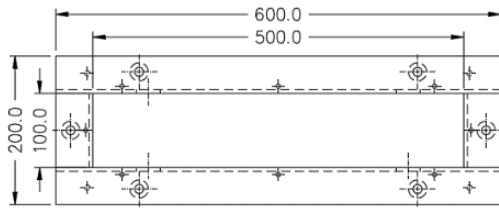

Part No.	Description	Dimensions
		Height × Width × Depth
DB-PLINTH	50mm High Zinc Annealed steel plinth to suit AB enclosures with 200mm depth	50 × 600 × 200
DB-PLINTH300	50mm High Zinc Annealed steel plinth to suit AB enclosures with 300mm depth	50 × 600 × 300
DB-PLINTH-CZ	50mm High Zinc Annealed steel plinth to suit cable zone with 200mm depth	50 × 300 × 200
DB-PLINTH-GAL	100mm High Hot dip Galvanised channel plinth to suit AB enclosures with 200mm depth	100 × 600 × 200
DB-PLINTH300-GAL	100mm High Hot dip Galvanised Channel plinth to suit AB enclosures with 300mm depth	100 × 600 × 300
DB-PLINTH-GAL-CZ	100mm High Hot dip Galvanised Channel plinth to suit cable zone with 200mm depth	100 × 300 × 200

DB-PLINTH300

BOTTOM VIEW

DB-PLINTH GASKET

FRONT ELEVATION

TOP VIEW

GLAND PLATE

DB-PLINTH-CZ

TOP VIEW

BOTTOM VIEW

GLAND PLATE - SMALL

FRONT ELEVATION

DB-PLINTH-CZ Gasket

DB-PLINTH-GAL

TOP VIEW

GLAND PLATE

FRONT VIEW

DB-PLINTH GASKET

BOTTOM VIEW

SIDE VIEW

DB-PLINTH-GAL-CZ

TOP VIEW

BOTTOM VIEW

FRONT ELEVATION

GLAND PLATE - SMAL