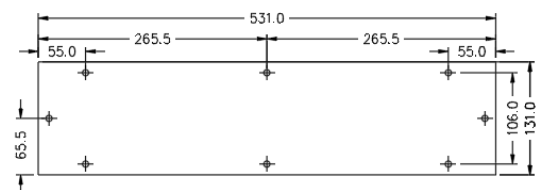

Part No.	Description	Dimensions
		Height × Width × Depth
DB-PLINTH	50mm High Zinc Annealed steel plinth to suit AB enclosures with 200mm depth	50 × 600 × 200
DB-PLINTH300	50mm High Zinc Annealed steel plinth to suit AB enclosures with 300mm depth	50 × 600 × 300
DB-PLINTH-CZ	50mm High Zinc Annealed steel plinth to suit cable zone with 200mm depth	50 × 300 × 200
DB-PLINTH-GAL	100mm High Hot dip Galvanised channel plinth to suit AB enclosures with 200mm depth	100 × 600 × 200
DB-PLINTH300-GAL	100mm High Hot dip Galvanised Channel plinth to suit AB enclosures with 300mm depth	100 × 600 × 300
DB-PLINTH-GAL-CZ	100mm High Hot dip Galvanised Channel plinth to suit cable zone with 200mm depth	100 × 300 × 200

DB-PLINTH

BOTTOM VIEW

DB-PLINTH GASKET

FRONT ELEVATION

TOP VIEW

GLAND PLATE

Catalogue number: **DB-PLINTH□□-□**

Zinc Annealed & Hot Dip Galvanized Plinths 50mm & 100mm high