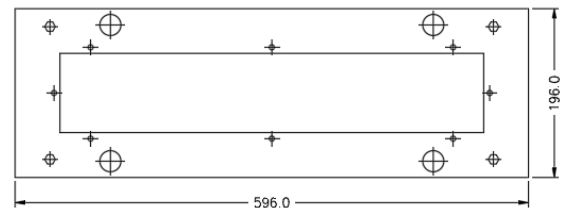

DB-PLINTH GASKET