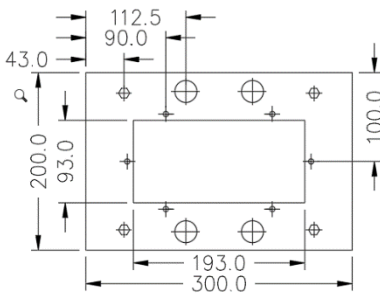

BOTTOM VIEW

GLAND PLATE - SMALL

FRONT ELEVATION

DB-PLINTH-CZ Gasket

DB-PLINTH-GAL

TOP VIEW

GLAND PLATE

FRONT VIEW

DB-PLINTH GASKET

BOTTOM VIEW

SIDE VIEW

DB-PLINTH-GAL-CZ

TOP VIEW

BOTTOM VIEW

FRONT ELEVATION

GLAND PLATE - SMAL

DB-PLINTH-CZ Gasket

Catalogue number: **DB-PLINTH□□-□**

Zinc Annealed & Hot Dip Galvanized Plinths 50mm & 100mm high

DB-PLINTH300-GAL

TOP VIEW

GLAND PLATE

FRONT VIEW

DB-PLINTH GASKET

BOTTOM VIEW

SIDE VIEW