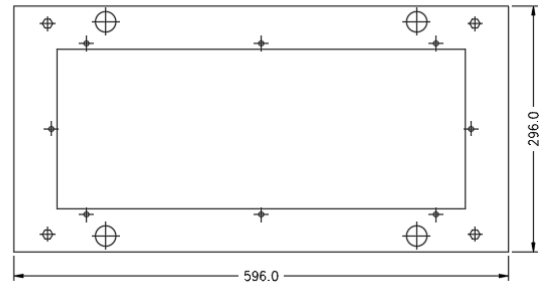

DB-PLINTH GASKET