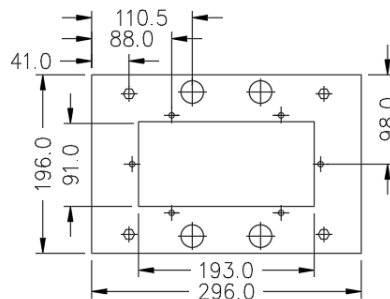

Part No.	Description	Dimensions
		Height × Width × Depth
DB-PLINTH	50mm High Zinc Annealed steel plinth to suit AB enclosures with 200mm depth	50 × 600 × 200
DB-PLINTH300	50mm High Zinc Annealed steel plinth to suit AB enclosures with 300mm depth	50 × 600 × 300
DB-PLINTH-CZ	50mm High Zinc Annealed steel plinth to suit cable zone with 200mm depth	50 × 300 × 200
DB-PLINTH-GAL	100mm High Hot dip Galvanised channel plinth to suit AB enclosures with 200mm depth	100 × 600 × 200
DB-PLINTH300-GAL	100mm High Hot dip Galvanised Channel plinth to suit AB enclosures with 300mm depth	100 × 600 × 300
DB-PLINTH-GAL-CZ	100mm High Hot dip Galvanised Channel plinth to suit cable zone with 200mm depth	100 × 300 × 200

DB-PLINTH300

BOTTOM VIEW

DB-PLINTH GASKET

FRONT ELEVATION

TOP VIEW

GLAND PLATE

DB-PLINTH-CZ

TOP VIEW

BOTTOM VIEW

GLAND PLATE - SMALL

FRONT ELEVATION

DB-PLINTH-CZ Gasket

DB-PLINTH-GAL

TOP VIEW

GLAND PLATE

FRONT VIEW

DB-PLINTH GASKET

BOTTOM VIEW

SIDE VIEW

DB-PLINTH-GAL-CZ

TOP VIEW

BOTTOM VIEW

FRONT ELEVATION

GLAND PLATE - SMAL