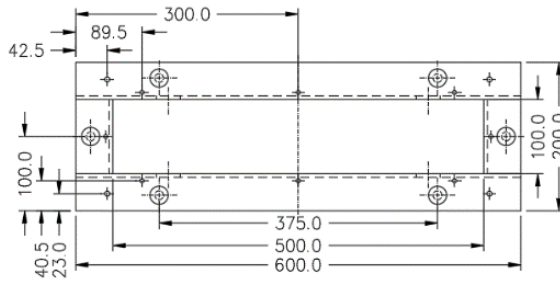

Part No.	Description	Dimensions
		Height × Width × Depth
DB-PLINTH	50mm High Zinc Annealed steel plinth to suit AB enclosures with 200mm depth	50 × 600 × 200
DB-PLINTH300	50mm High Zinc Annealed steel plinth to suit AB enclosures with 300mm depth	50 × 600 × 300
DB-PLINTH-CZ	50mm High Zinc Annealed steel plinth to suit cable zone with 200mm depth	50 × 300 × 200
DB-PLINTH-GAL	100mm High Hot dip Galvanised channel plinth to suit AB enclosures with 200mm depth	100 × 600 × 200
DB-PLINTH300-GAL	100mm High Hot dip Galvanised Channel plinth to suit AB enclosures with 300mm depth	100 × 600 × 300
DB-PLINTH-GAL-CZ	100mm High Hot dip Galvanised Channel plinth to suit cable zone with 200mm depth	100 × 300 × 200

BOTTOM VIEW

GLAND PLATE - SMALL

FRONT ELEVATION

DB-PLINTH-CZ Gasket

DB-PLINTH-GAL

TOP VIEW

GLAND PLATE

FRONT VIEW

DB-PLINTH GASKET

BOTTOM VIEW

SIDE VIEW

DB-PLINTH-GAL-CZ

TOP VIEW

BOTTOM VIEW

FRONT ELEVATION

GLAND PLATE - SMAL