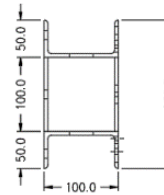

Part No.	Description	Dimensions
		Height × Width × Depth
DB-PLINTH	50mm High Zinc Annealed steel plinth to suit AB enclosures with 200mm depth	50 × 600 × 200
DB-PLINTH300	50mm High Zinc Annealed steel plinth to suit AB enclosures with 300mm depth	50 × 600 × 300
DB-PLINTH-CZ	50mm High Zinc Annealed steel plinth to suit cable zone with 200mm depth	50 × 300 × 200
DB-PLINTH-GAL	100mm High Hot dip Galvanised channel plinth to suit AB enclosures with 200mm depth	100 × 600 × 200
DB-PLINTH300-GAL	100mm High Hot dip Galvanised Channel plinth to suit AB enclosures with 300mm depth	100 × 600 × 300
DB-PLINTH-GAL-CZ	100mm High Hot dip Galvanised Channel plinth to suit cable zone with 200mm depth	100 × 300 × 200

DB-PLINTH300

BOTTOM VIEW

DB-PLINTH GASKET

FRONT ELEVATION

TOP VIEW

GLAND PLATE

DB-PLINTH-CZ

TOP VIEW

BOTTOM VIEW

GLAND PLATE - SMALL

FRONT ELEVATION

DB-PLINTH-CZ Gasket

DB-PLINTH-GAL

TOP VIEW

GLAND PLATE

FRONT VIEW

DB-PLINTH GASKET

BOTTOM VIEW

SIDE VIEW

DB-PLINTH-GAL-CZ

TOP VIEW

BOTTOM VIEW

FRONT ELEVATION

GLAND PLATE - SMAL