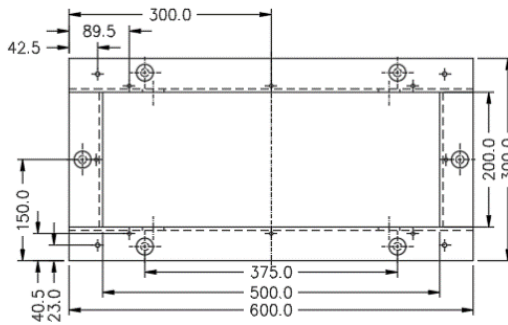

BOTTOM VIEW

GLAND PLATE - SMALL

FRONT ELEVATION

DB-PLINTH-CZ Gasket

DB-PLINTH-GAL

TOP VIEW

GLAND PLATE

FRONT VIEW

DB-PLINTH GASKET

BOTTOM VIEW

SIDE VIEW

DB-PLINTH-GAL-CZ

TOP VIEW

BOTTOM VIEW

FRONT ELEVATION

GLAND PLATE - SMAL

DB-PLINTH-CZ Gasket

Catalogue number: **DB-PLINTH□□-□**

Zinc Annealed & Hot Dip Galvanized Plinths 50mm & 100mm high

DB-PLINTH300-GAL

TOP VIEW

GLAND PLATE

FRONT VIEW

DB-PLINTH GASKET

BOTTOM VIEW

SIDE VIEW