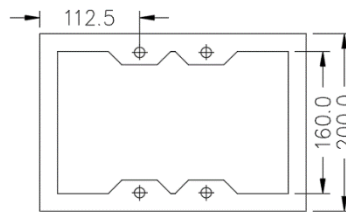

BOTTOM VIEW

GLAND PLATE - SMALL

FRONT ELEVATION

DB-PLINTH-CZ Gasket

DB-PLINTH-GAL

TOP VIEW

GLAND PLATE

FRONT VIEW

DB-PLINTH GASKET

BOTTOM VIEW

SIDE VIEW

DB-PLINTH-GAL-CZ

TOP VIEW

BOTTOM VIEW

FRONT ELEVATION

GLAND PLATE - SMAL

DB-PLINTH-CZ Gasket

Catalogue number: **DB-PLINTH□□-□**

Zinc Annealed & Hot Dip Galvanized Plinths 50mm & 100mm high

DB-PLINTH300-GAL

TOP VIEW

GLAND PLATE

FRONT VIEW

DB-PLINTH GASKET

BOTTOM VIEW

SIDE VIEW