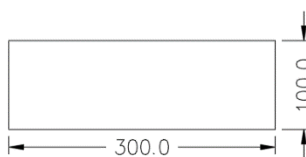

DB-PLINTH GASKET

BOTTOM VIEW

SIDE VIEW

DB-PLINTH-GAL-CZ

TOP VIEW

BOTTOM VIEW

FRONT ELEVATION

GLAND PLATE - SMAL