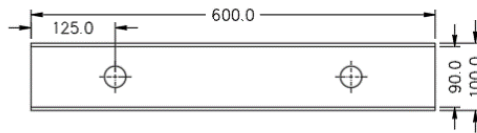

Part No.	Description	Dimensions
		Height × Width × Depth
DB-PLINTH	50mm High Zinc Annealed steel plinth to suit AB enclosures with 200mm depth	50 × 600 × 200
DB-PLINTH300	50mm High Zinc Annealed steel plinth to suit AB enclosures with 300mm depth	50 × 600 × 300
DB-PLINTH-CZ	50mm High Zinc Annealed steel plinth to suit cable zone with 200mm depth	50 × 300 × 200
DB-PLINTH-GAL	100mm High Hot dip Galvanised channel plinth to suit AB enclosures with 200mm depth	100 × 600 × 200
DB-PLINTH300-GAL	100mm High Hot dip Galvanised Channel plinth to suit AB enclosures with 300mm depth	100 × 600 × 300
DB-PLINTH-GAL-CZ	100mm High Hot dip Galvanised Channel plinth to suit cable zone with 200mm depth	100 × 300 × 200

DB-PLINTH GASKET

BOTTOM VIEW

SIDE VIEW

DB-PLINTH-GAL-CZ

TOP VIEW

BOTTOM VIEW

FRONT ELEVATION

GLAND PLATE - SMAL

DB-PLINTH-CZ Gasket

Catalogue number: **DB-PLINTH□□-□**

Zinc Annealed & Hot Dip Galvanized Plinths 50mm & 100mm high

DB-PLINTH300-GAL

TOP VIEW

GLAND PLATE

FRONT VIEW

DB-PLINTH GASKET

BOTTOM VIEW

SIDE VIEW