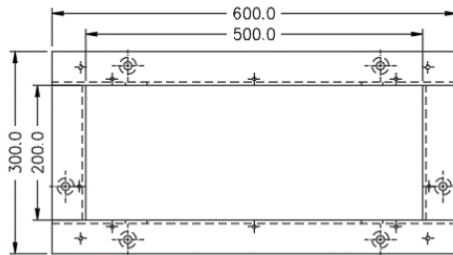

Part No.	Description	Dimensions
		Height × Width × Depth
DB-PLINTH	50mm High Zinc Annealed steel plinth to suit AB enclosures with 200mm depth	50 × 600 × 200
DB-PLINTH300	50mm High Zinc Annealed steel plinth to suit AB enclosures with 300mm depth	50 × 600 × 300
DB-PLINTH-CZ	50mm High Zinc Annealed steel plinth to suit cable zone with 200mm depth	50 × 300 × 200
DB-PLINTH-GAL	100mm High Hot dip Galvanised channel plinth to suit AB enclosures with 200mm depth	100 × 600 × 200
DB-PLINTH300-GAL	100mm High Hot dip Galvanised Channel plinth to suit AB enclosures with 300mm depth	100 × 600 × 300
DB-PLINTH-GAL-CZ	100mm High Hot dip Galvanised Channel plinth to suit cable zone with 200mm depth	100 × 300 × 200

DB-PLINTH GASKET

BOTTOM VIEW

SIDE VIEW

DB-PLINTH-GAL-CZ

TOP VIEW

BOTTOM VIEW

FRONT ELEVATION

GLAND PLATE - SMAL

DB-PLINTH-CZ Gasket

Catalogue number: **DB-PLINTH□□-□**

Zinc Annealed & Hot Dip Galvanized Plinths 50mm & 100mm high

DB-PLINTH300-GAL

TOP VIEW

GLAND PLATE

FRONT VIEW

DB-PLINTH GASKET

BOTTOM VIEW

SIDE VIEW