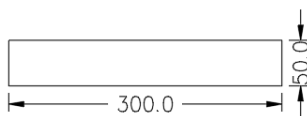

Part No.	Description	Dimensions
		Height × Width × Depth
DB-PLINTH	50mm High Zinc Annealed steel plinth to suit AB enclosures with 200mm depth	50 × 600 × 200
DB-PLINTH300	50mm High Zinc Annealed steel plinth to suit AB enclosures with 300mm depth	50 × 600 × 300
DB-PLINTH-CZ	50mm High Zinc Annealed steel plinth to suit cable zone with 200mm depth	50 × 300 × 200
DB-PLINTH-GAL	100mm High Hot dip Galvanised channel plinth to suit AB enclosures with 200mm depth	100 × 600 × 200
DB-PLINTH300-GAL	100mm High Hot dip Galvanised Channel plinth to suit AB enclosures with 300mm depth	100 × 600 × 300
DB-PLINTH-GAL-CZ	100mm High Hot dip Galvanised Channel plinth to suit cable zone with 200mm depth	100 × 300 × 200

DB-PLINTH300

BOTTOM VIEW

DB-PLINTH GASKET

FRONT ELEVATION

TOP VIEW

GLAND PLATE

DB-PLINTH-CZ

TOP VIEW

BOTTOM VIEW

GLAND PLATE - SMALL

FRONT ELEVATION

DB-PLINTH-CZ Gasket

DB-PLINTH-GAL

TOP VIEW

GLAND PLATE

FRONT VIEW