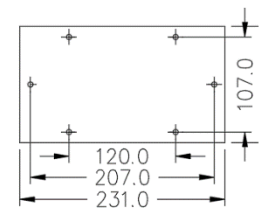

BOTTOM VIEW

GLAND PLATE - SMALL

FRONT ELEVATION

DB-PLINTH-CZ Gasket

DB-PLINTH-GAL

TOP VIEW

GLAND PLATE

FRONT VIEW

DB-PLINTH GASKET

BOTTOM VIEW

SIDE VIEW

DB-PLINTH-GAL-CZ

TOP VIEW

BOTTOM VIEW

FRONT ELEVATION

GLAND PLATE - SMAL

DB-PLINTH-CZ Gasket

Catalogue number: **DB-PLINTH□□-□**

Zinc Annealed & Hot Dip Galvanized Plinths 50mm & 100mm high

DB-PLINTH300-GAL

TOP VIEW

GLAND PLATE

FRONT VIEW

DB-PLINTH GASKET

BOTTOM VIEW

SIDE VIEW