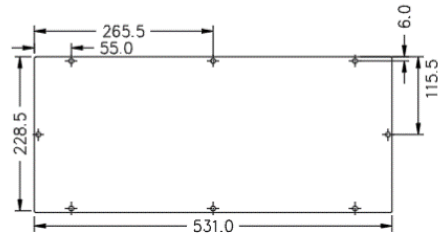

DB-PLINTH GASKET

BOTTOM VIEW

SIDE VIEW

DB-PLINTH-GAL-CZ

TOP VIEW

BOTTOM VIEW

FRONT ELEVATION

GLAND PLATE - SMAL

DB-PLINTH-CZ Gasket

Catalogue number: **DB-PLINTH□□-□**

Zinc Annealed & Hot Dip Galvanized Plinths 50mm & 100mm high

DB-PLINTH300-GAL

TOP VIEW

GLAND PLATE

FRONT VIEW

DB-PLINTH GASKET

BOTTOM VIEW

SIDE VIEW