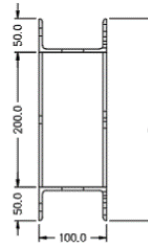

Part No.	Description	Dimensions
		Height × Width × Depth
DB-PLINTH	50mm High Zinc Annealed steel plinth to suit AB enclosures with 200mm depth	50 × 600 × 200
DB-PLINTH300	50mm High Zinc Annealed steel plinth to suit AB enclosures with 300mm depth	50 × 600 × 300
DB-PLINTH-CZ	50mm High Zinc Annealed steel plinth to suit cable zone with 200mm depth	50 × 300 × 200
DB-PLINTH-GAL	100mm High Hot dip Galvanised channel plinth to suit AB enclosures with 200mm depth	100 × 600 × 200
DB-PLINTH300-GAL	100mm High Hot dip Galvanised Channel plinth to suit AB enclosures with 300mm depth	100 × 600 × 300
DB-PLINTH-GAL-CZ	100mm High Hot dip Galvanised Channel plinth to suit cable zone with 200mm depth	100 × 300 × 200

DB-PLINTH GASKET

BOTTOM VIEW

SIDE VIEW

DB-PLINTH-GAL-CZ

TOP VIEW

BOTTOM VIEW

FRONT ELEVATION

GLAND PLATE - SMAL

DB-PLINTH-CZ Gasket

Catalogue number: **DB-PLINTH□□-□**

Zinc Annealed & Hot Dip Galvanized Plinths 50mm & 100mm high

DB-PLINTH300-GAL

TOP VIEW

GLAND PLATE

FRONT VIEW

DB-PLINTH GASKET

BOTTOM VIEW

SIDE VIEW