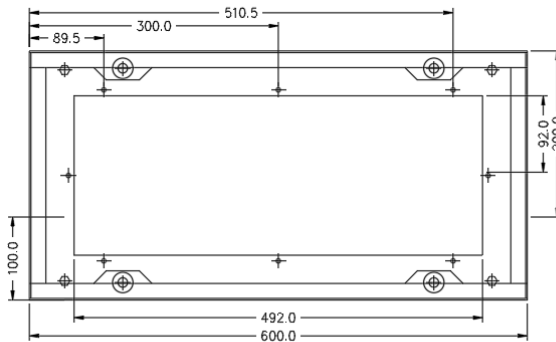

Part No.	Description	Dimensions
		Height × Width × Depth
DB-PLINTH	50mm High Zinc Annealed steel plinth to suit AB enclosures with 200mm depth	50 × 600 × 200
DB-PLINTH300	50mm High Zinc Annealed steel plinth to suit AB enclosures with 300mm depth	50 × 600 × 300
DB-PLINTH-CZ	50mm High Zinc Annealed steel plinth to suit cable zone with 200mm depth	50 × 300 × 200
DB-PLINTH-GAL	100mm High Hot dip Galvanised channel plinth to suit AB enclosures with 200mm depth	100 × 600 × 200
DB-PLINTH300-GAL	100mm High Hot dip Galvanised Channel plinth to suit AB enclosures with 300mm depth	100 × 600 × 300
DB-PLINTH-GAL-CZ	100mm High Hot dip Galvanised Channel plinth to suit cable zone with 200mm depth	100 × 300 × 200

DB-PLINTH300

BOTTOM VIEW

DB-PLINTH GASKET

FRONT ELEVATION

TOP VIEW

GLAND PLATE

DB-PLINTH-CZ

TOP VIEW

BOTTOM VIEW

GLAND PLATE - SMALL

FRONT ELEVATION

DB-PLINTH-CZ Gasket

DB-PLINTH-GAL

TOP VIEW

GLAND PLATE

FRONT VIEW

DB-PLINTH GASKET

BOTTOM VIEW

SIDE VIEW

DB-PLINTH-GAL-CZ

TOP VIEW

BOTTOM VIEW

FRONT ELEVATION

GLAND PLATE - SMAL