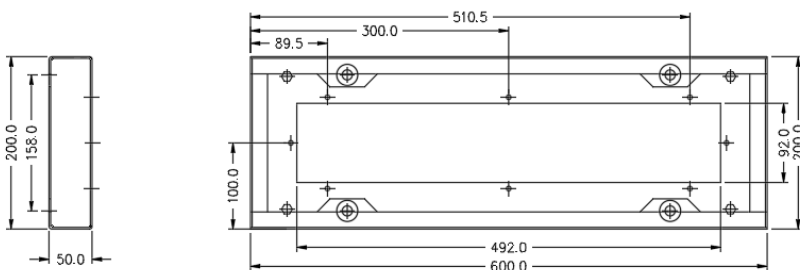

Part No.	Description	Dimensions
		Height × Width × Depth
DB-PLINTH	50mm High Zinc Annealed steel plinth to suit AB enclosures with 200mm depth	50 × 600 × 200
DB-PLINTH300	50mm High Zinc Annealed steel plinth to suit AB enclosures with 300mm depth	50 × 600 × 300
DB-PLINTH-CZ	50mm High Zinc Annealed steel plinth to suit cable zone with 200mm depth	50 × 300 × 200
DB-PLINTH-GAL	100mm High Hot dip Galvanised channel plinth to suit AB enclosures with 200mm depth	100 × 600 × 200
DB-PLINTH300-GAL	100mm High Hot dip Galvanised Channel plinth to suit AB enclosures with 300mm depth	100 × 600 × 300
DB-PLINTH-GAL-CZ	100mm High Hot dip Galvanised Channel plinth to suit cable zone with 200mm depth	100 × 300 × 200

DB-PLINTH

BOTTOM VIEW

DB-PLINTH GASKET

FRONT ELEVATION

TOP VIEW

GLAND PLATE

Catalogue number: **DB-PLINTH□□-□**

Zinc Annealed & Hot Dip Galvanized Plinths 50mm & 100mm high

DB-PLINTH300

BOTTOM VIEW

DB-PLINTH GASKET

FRONT ELEVATION

TOP VIEW

GLAND PLATE

DB-PLINTH-CZ

TOP VIEW