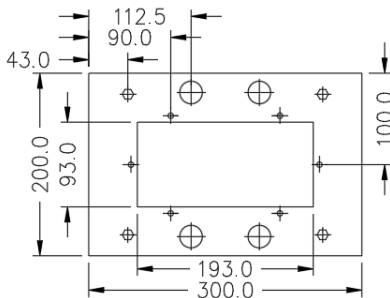

Part No.	Description	Dimensions
		Height × Width × Depth
DB-PLINTH	50mm High Zinc Annealed steel plinth to suit AB enclosures with 200mm depth	50 × 600 × 200
DB-PLINTH300	50mm High Zinc Annealed steel plinth to suit AB enclosures with 300mm depth	50 × 600 × 300
DB-PLINTH-CZ	50mm High Zinc Annealed steel plinth to suit cable zone with 200mm depth	50 × 300 × 200
DB-PLINTH-GAL	100mm High Hot dip Galvanised channel plinth to suit AB enclosures with 200mm depth	100 × 600 × 200
DB-PLINTH300-GAL	100mm High Hot dip Galvanised Channel plinth to suit AB enclosures with 300mm depth	100 × 600 × 300
DB-PLINTH-GAL-CZ	100mm High Hot dip Galvanised Channel plinth to suit cable zone with 200mm depth	100 × 300 × 200

DB-PLINTH300

BOTTOM VIEW

DB-PLINTH GASKET

FRONT ELEVATION

TOP VIEW

GLAND PLATE

DB-PLINTH-CZ

TOP VIEW

BOTTOM VIEW

GLAND PLATE - SMALL

FRONT ELEVATION

DB-PLINTH-CZ Gasket

DB-PLINTH-GAL

TOP VIEW

GLAND PLATE

FRONT VIEW

DB-PLINTH GASKET

BOTTOM VIEW

SIDE VIEW

DB-PLINTH-GAL-CZ

TOP VIEW

BOTTOM VIEW

FRONT ELEVATION

GLAND PLATE - SMAL