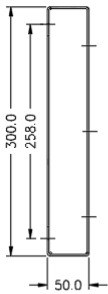

DB-PLINTH

BOTTOM VIEW

DB-PLINTH GASKET

FRONT ELEVATION

TOP VIEW

GLAND PLATE

Catalogue number: **DB-PLINTH□□-□**

Zinc Annealed & Hot Dip Galvanized Plinths 50mm & 100mm high

DB-PLINTH300

BOTTOM VIEW

DB-PLINTH GASKET

FRONT ELEVATION

TOP VIEW

GLAND PLATE

DB-PLINTH-CZ

TOP VIEW

BOTTOM VIEW

GLAND PLATE - SMALL

FRONT ELEVATION

DB-PLINTH-CZ Gasket

DB-PLINTH-GAL

TOP VIEW

GLAND PLATE

FRONT VIEW

DB-PLINTH GASKET

BOTTOM VIEW

SIDE VIEW

DB-PLINTH-GAL-CZ

TOP VIEW

BOTTOM VIEW

FRONT ELEVATION

GLAND PLATE - SMAL