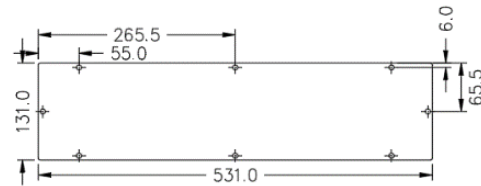

Part No.	Description	Dimensions
		Height × Width × Depth
DB-PLINTH	50mm High Zinc Annealed steel plinth to suit AB enclosures with 200mm depth	50 × 600 × 200
DB-PLINTH300	50mm High Zinc Annealed steel plinth to suit AB enclosures with 300mm depth	50 × 600 × 300
DB-PLINTH-CZ	50mm High Zinc Annealed steel plinth to suit cable zone with 200mm depth	50 × 300 × 200
DB-PLINTH-GAL	100mm High Hot dip Galvanised channel plinth to suit AB enclosures with 200mm depth	100 × 600 × 200
DB-PLINTH300-GAL	100mm High Hot dip Galvanised Channel plinth to suit AB enclosures with 300mm depth	100 × 600 × 300
DB-PLINTH-GAL-CZ	100mm High Hot dip Galvanised Channel plinth to suit cable zone with 200mm depth	100 × 300 × 200

BOTTOM VIEW

GLAND PLATE - SMALL

FRONT ELEVATION

DB-PLINTH-CZ Gasket

DB-PLINTH-GAL

TOP VIEW

GLAND PLATE

FRONT VIEW

DB-PLINTH GASKET

BOTTOM VIEW

SIDE VIEW

DB-PLINTH-GAL-CZ

TOP VIEW

BOTTOM VIEW

FRONT ELEVATION

GLAND PLATE - SMAL