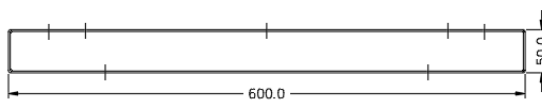

Catalogue number: **DB-PLINTH**□□-□

Zinc Annealed & Hot Dip Galvanized Plinths 50mm & 100mm high

Plinths 50mm 100mm high

- Raises the enclosure above to accommodate incoming cables.
- Enables mechanical protection.
- Allows the enclosure to be free standing with lifting holes.

Part No.	Description	Dimensions
		Height × Width × Depth
DB-PLINTH	50mm High Zinc Annealed steel plinth to suit AB enclosures with 200mm depth	50 × 600 × 200
DB-PLINTH300	50mm High Zinc Annealed steel plinth to suit AB enclosures with 300mm depth	50 × 600 × 300
DB-PLINTH-CZ	50mm High Zinc Annealed steel plinth to suit cable zone with 200mm depth	50 × 300 × 200
DB-PLINTH-GAL	100mm High Hot dip Galvanised channel plinth to suit AB enclosures with 200mm depth	100 × 600 × 200
DB-PLINTH300-GAL	100mm High Hot dip Galvanised Channel plinth to suit AB enclosures with 300mm depth	100 × 600 × 300
DB-PLINTH-GAL-CZ	100mm High Hot dip Galvanised Channel plinth to suit cable zone with 200mm depth	100 × 300 × 200

DB-PLINTH

BOTTOM VIEW

DB-PLINTH GASKET

FRONT ELEVATION

TOP VIEW

GLAND PLATE

Catalogue number: **DB-PLINTH□□-□**

Zinc Annealed & Hot Dip Galvanized Plinths 50mm & 100mm high