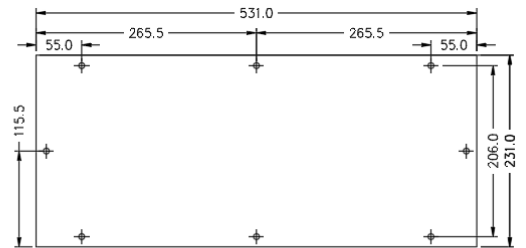

Part No.	Description	Dimensions
		Height × Width × Depth
DB-PLINTH	50mm High Zinc Annealed steel plinth to suit AB enclosures with 200mm depth	50 × 600 × 200
DB-PLINTH300	50mm High Zinc Annealed steel plinth to suit AB enclosures with 300mm depth	50 × 600 × 300
DB-PLINTH-CZ	50mm High Zinc Annealed steel plinth to suit cable zone with 200mm depth	50 × 300 × 200
DB-PLINTH-GAL	100mm High Hot dip Galvanised channel plinth to suit AB enclosures with 200mm depth	100 × 600 × 200
DB-PLINTH300-GAL	100mm High Hot dip Galvanised Channel plinth to suit AB enclosures with 300mm depth	100 × 600 × 300
DB-PLINTH-GAL-CZ	100mm High Hot dip Galvanised Channel plinth to suit cable zone with 200mm depth	100 × 300 × 200

DB-PLINTH300

BOTTOM VIEW

DB-PLINTH GASKET

FRONT ELEVATION

TOP VIEW

GLAND PLATE

DB-PLINTH-CZ

TOP VIEW

BOTTOM VIEW

GLAND PLATE - SMALL

FRONT ELEVATION

DB-PLINTH-CZ Gasket

DB-PLINTH-GAL

TOP VIEW

GLAND PLATE

FRONT VIEW