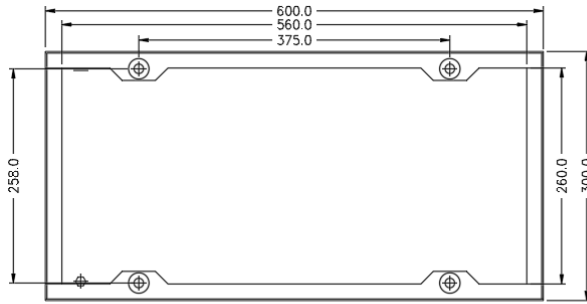

Part No.	Description	Dimensions
		Height × Width × Depth
DB-PLINTH	50mm High Zinc Annealed steel plinth to suit AB enclosures with 200mm depth	50 × 600 × 200
DB-PLINTH300	50mm High Zinc Annealed steel plinth to suit AB enclosures with 300mm depth	50 × 600 × 300
DB-PLINTH-CZ	50mm High Zinc Annealed steel plinth to suit cable zone with 200mm depth	50 × 300 × 200
DB-PLINTH-GAL	100mm High Hot dip Galvanised channel plinth to suit AB enclosures with 200mm depth	100 × 600 × 200
DB-PLINTH300-GAL	100mm High Hot dip Galvanised Channel plinth to suit AB enclosures with 300mm depth	100 × 600 × 300
DB-PLINTH-GAL-CZ	100mm High Hot dip Galvanised Channel plinth to suit cable zone with 200mm depth	100 × 300 × 200

DB-PLINTH

BOTTOM VIEW

DB-PLINTH GASKET

FRONT ELEVATION

TOP VIEW

GLAND PLATE

Catalogue number: **DB-PLINTH□□-□**

Zinc Annealed & Hot Dip Galvanized Plinths 50mm & 100mm high

DB-PLINTH300

BOTTOM VIEW

DB-PLINTH GASKET

FRONT ELEVATION

TOP VIEW

GLAND PLATE

DB-PLINTH-CZ

TOP VIEW

BOTTOM VIEW

GLAND PLATE - SMALL

FRONT ELEVATION

DB-PLINTH-CZ Gasket

DB-PLINTH-GAL

TOP VIEW

GLAND PLATE

FRONT VIEW