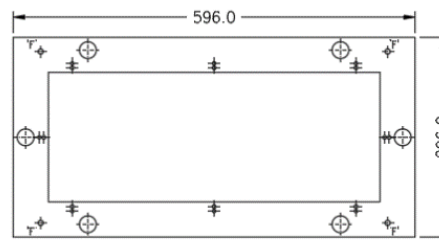

DB-PLINTH GASKET

BOTTOM VIEW

SIDE VIEW

DB-PLINTH-GAL-CZ

TOP VIEW

BOTTOM VIEW

FRONT ELEVATION

GLAND PLATE - SMAL

DB-PLINTH-CZ Gasket

Catalogue number: **DB-PLINTH□□-□**

Zinc Annealed & Hot Dip Galvanized Plinths 50mm & 100mm high

DB-PLINTH300-GAL

TOP VIEW

GLAND PLATE

FRONT VIEW

DB-PLINTH GASKET

BOTTOM VIEW

SIDE VIEW