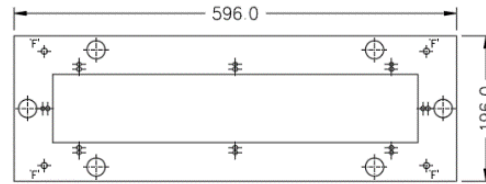

Part No.	Description	Dimensions
		Height × Width × Depth
DB-PLINTH	50mm High Zinc Annealed steel plinth to suit AB enclosures with 200mm depth	50 × 600 × 200
DB-PLINTH300	50mm High Zinc Annealed steel plinth to suit AB enclosures with 300mm depth	50 × 600 × 300
DB-PLINTH-CZ	50mm High Zinc Annealed steel plinth to suit cable zone with 200mm depth	50 × 300 × 200
DB-PLINTH-GAL	100mm High Hot dip Galvanised channel plinth to suit AB enclosures with 200mm depth	100 × 600 × 200
DB-PLINTH300-GAL	100mm High Hot dip Galvanised Channel plinth to suit AB enclosures with 300mm depth	100 × 600 × 300
DB-PLINTH-GAL-CZ	100mm High Hot dip Galvanised Channel plinth to suit cable zone with 200mm depth	100 × 300 × 200

DB-PLINTH300

BOTTOM VIEW

DB-PLINTH GASKET

FRONT ELEVATION

TOP VIEW

GLAND PLATE

DB-PLINTH-CZ

TOP VIEW

BOTTOM VIEW

GLAND PLATE - SMALL

FRONT ELEVATION

DB-PLINTH-CZ Gasket

DB-PLINTH-GAL

TOP VIEW

GLAND PLATE

FRONT VIEW

DB-PLINTH GASKET

BOTTOM VIEW

SIDE VIEW

DB-PLINTH-GAL-CZ

TOP VIEW

BOTTOM VIEW

FRONT ELEVATION

GLAND PLATE - SMAL