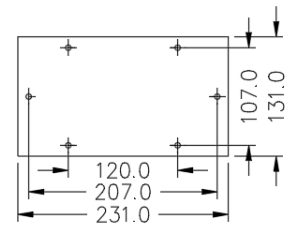

Part No.	Description	Dimensions
		Height × Width × Depth
DB-PLINTH	50mm High Zinc Annealed steel plinth to suit AB enclosures with 200mm depth	50 × 600 × 200
DB-PLINTH300	50mm High Zinc Annealed steel plinth to suit AB enclosures with 300mm depth	50 × 600 × 300
DB-PLINTH-CZ	50mm High Zinc Annealed steel plinth to suit cable zone with 200mm depth	50 × 300 × 200
DB-PLINTH-GAL	100mm High Hot dip Galvanised channel plinth to suit AB enclosures with 200mm depth	100 × 600 × 200
DB-PLINTH300-GAL	100mm High Hot dip Galvanised Channel plinth to suit AB enclosures with 300mm depth	100 × 600 × 300
DB-PLINTH-GAL-CZ	100mm High Hot dip Galvanised Channel plinth to suit cable zone with 200mm depth	100 × 300 × 200

DB-PLINTH300

BOTTOM VIEW

DB-PLINTH GASKET

FRONT ELEVATION

TOP VIEW

GLAND PLATE

DB-PLINTH-CZ

TOP VIEW

BOTTOM VIEW

GLAND PLATE - SMALL

FRONT ELEVATION

DB-PLINTH-CZ Gasket

DB-PLINTH-GAL

TOP VIEW

GLAND PLATE

FRONT VIEW

DB-PLINTH GASKET

BOTTOM VIEW

SIDE VIEW

DB-PLINTH-GAL-CZ

TOP VIEW

BOTTOM VIEW

FRONT ELEVATION

GLAND PLATE - SMAL