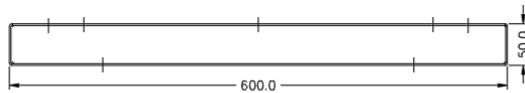

Part No.	Description	Dimensions
		Height × Width × Depth
DB-PLINTH	50mm High Zinc Annealed steel plinth to suit AB enclosures with 200mm depth	50 × 600 × 200
DB-PLINTH300	50mm High Zinc Annealed steel plinth to suit AB enclosures with 300mm depth	50 × 600 × 300
DB-PLINTH-CZ	50mm High Zinc Annealed steel plinth to suit cable zone with 200mm depth	50 × 300 × 200
DB-PLINTH-GAL	100mm High Hot dip Galvanised channel plinth to suit AB enclosures with 200mm depth	100 × 600 × 200
DB-PLINTH300-GAL	100mm High Hot dip Galvanised Channel plinth to suit AB enclosures with 300mm depth	100 × 600 × 300
DB-PLINTH-GAL-CZ	100mm High Hot dip Galvanised Channel plinth to suit cable zone with 200mm depth	100 × 300 × 200

DB-PLINTH

BOTTOM VIEW

DB-PLINTH GASKET

FRONT ELEVATION

TOP VIEW

GLAND PLATE

Catalogue number: **DB-PLINTH□□-□**

Zinc Annealed & Hot Dip Galvanized Plinths 50mm & 100mm high

DB-PLINTH300

BOTTOM VIEW

DB-PLINTH GASKET

FRONT ELEVATION

TOP VIEW

GLAND PLATE

DB-PLINTH-CZ

TOP VIEW