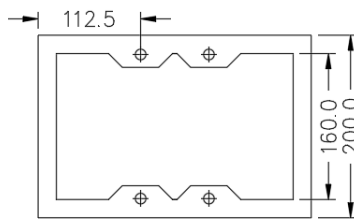

Part No.	Description	Dimensions
		Height × Width × Depth
DB-PLINTH	50mm High Zinc Annealed steel plinth to suit AB enclosures with 200mm depth	50 × 600 × 200
DB-PLINTH300	50mm High Zinc Annealed steel plinth to suit AB enclosures with 300mm depth	50 × 600 × 300
DB-PLINTH-CZ	50mm High Zinc Annealed steel plinth to suit cable zone with 200mm depth	50 × 300 × 200
DB-PLINTH-GAL	100mm High Hot dip Galvanised channel plinth to suit AB enclosures with 200mm depth	100 × 600 × 200
DB-PLINTH300-GAL	100mm High Hot dip Galvanised Channel plinth to suit AB enclosures with 300mm depth	100 × 600 × 300
DB-PLINTH-GAL-CZ	100mm High Hot dip Galvanised Channel plinth to suit cable zone with 200mm depth	100 × 300 × 200

DB-PLINTH300

BOTTOM VIEW

DB-PLINTH GASKET

FRONT ELEVATION

TOP VIEW

GLAND PLATE

DB-PLINTH-CZ

TOP VIEW

BOTTOM VIEW

GLAND PLATE - SMALL

FRONT ELEVATION

DB-PLINTH-CZ Gasket

DB-PLINTH-GAL

TOP VIEW

GLAND PLATE

FRONT VIEW

DB-PLINTH GASKET

BOTTOM VIEW

SIDE VIEW

DB-PLINTH-GAL-CZ

TOP VIEW

BOTTOM VIEW

FRONT ELEVATION

GLAND PLATE - SMAL