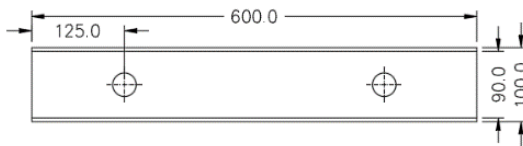

Part No.	Description	Dimensions
		Height × Width × Depth
DB-PLINTH	50mm High Zinc Annealed steel plinth to suit AB enclosures with 200mm depth	50 × 600 × 200
DB-PLINTH300	50mm High Zinc Annealed steel plinth to suit AB enclosures with 300mm depth	50 × 600 × 300
DB-PLINTH-CZ	50mm High Zinc Annealed steel plinth to suit cable zone with 200mm depth	50 × 300 × 200
DB-PLINTH-GAL	100mm High Hot dip Galvanised channel plinth to suit AB enclosures with 200mm depth	100 × 600 × 200
DB-PLINTH300-GAL	100mm High Hot dip Galvanised Channel plinth to suit AB enclosures with 300mm depth	100 × 600 × 300
DB-PLINTH-GAL-CZ	100mm High Hot dip Galvanised Channel plinth to suit cable zone with 200mm depth	100 × 300 × 200

DB-PLINTH300

BOTTOM VIEW

DB-PLINTH GASKET

FRONT ELEVATION

TOP VIEW

GLAND PLATE

DB-PLINTH-CZ

TOP VIEW

BOTTOM VIEW

GLAND PLATE - SMALL

FRONT ELEVATION

DB-PLINTH-CZ Gasket

DB-PLINTH-GAL

TOP VIEW

GLAND PLATE

FRONT VIEW

DB-PLINTH GASKET

BOTTOM VIEW

SIDE VIEW

DB-PLINTH-GAL-CZ

TOP VIEW

BOTTOM VIEW

FRONT ELEVATION

GLAND PLATE - SMAL