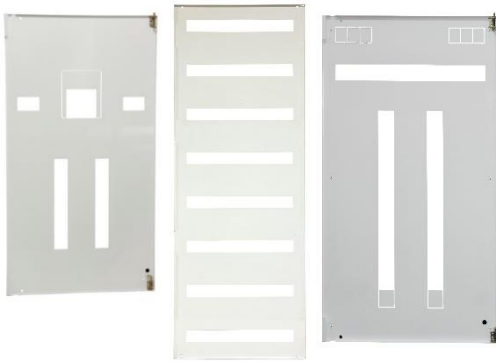

Catalogue number: **DB-ESC**□□

Escutcheon for DB and C-Bus Enclosures

**Escutcheons**

- Manufactured from 1.2mm Mild Steel
- Powder Coated Gloss White finish
- All escutcheons come with hinges and earthing studs
- Escutcheon from 1500mm are complete with stiffeners

Escutcheon for Distribution Boards	
24	24 Pole
42	42 Pole
60	60 Pole
72	72 Pole
96	96 Pole

C-Bus Escutcheon for AB Enclosures	
03	300mm
04	450mm
06	600mm
09	900mm
10	1050mm
12	1200mm
15	1500mm
18	1800mm
21	2100mm